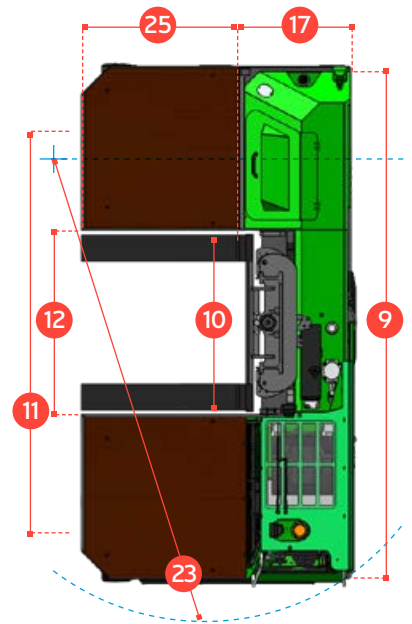

COMBI-SL C9,000SL - C12,000SL

SIDE VIEW

FRONT VIEW

OVERHEAD VIEW

REF.	DESCRIPTION	C9000 SL	C10,000 SL	C12,000 SL
1a	Standard Lift Height		159"	
1b	Free Lift Height		0"	
2	Height Mast Closed		118"	
3	Max. (Mast raised)		204 ³ / ₄ "	
4	Overall Length	80 ³ / ₄ "	80 ³ / ₄ "	88 ¹ / ₂ "
5	Mast Travel	51"	51"	59"
6	Ground Clearance Under Mast		12"	
7	Ground Clearance to Center of Wheelbase		13"	
8	Height Over Cab (Without work lights)		105"	
9	Width		153 ¹ / ₂ "	
10	Outside Spread of Fork Arms		53"	
11	Track Front		128 ¹ / ₄ "	
12	Frame Opening		55"	
13	Load Center Distance		23 ¹ / ₂ "	
14	Overhang Front		12 ¹ / ₂ "	
15	Wheelbase		128 ¹ / ₄ "	
16	Overhang Back		12 ¹ / ₂ "	
17	Length From Face of Fork		33 ¹ / ₂ "	
18	Approach Angle		45°	
19	Ramp Angle		18°	
20	Departure Angle		45°	
21	Forward Tilt		3°	
22	Backward Tilt		5°	
23	Minimum Outside Radius		102"	
24	Platform Height (Optional 750mm)		33 ¹ / ₂ "	
25	Platform Length	47"	47"	55"
A	Capacity	9000 lbs	10,000 lbs	12,000 lbs
B	Unladen Weight	21,650 lbs	21,825 lbs	22,490 lbs
C	Maximum Ground Speed		12 mph	
D	Gradeability		15%	
E	Deutz TCD 3.6 ltr / LPG GM (PSI) Engine - 4.3L		74 HP / 96 HP	
F	Electrics		12 Volt	
G	Fork Section 2" x 8" x	47"	47"	55"
H	27 x 10 - 12 Front Tire		OD 27" / Width 10"	
I	355 / 65 - 15 Rear Tire		OD 31" / Width 11 ¹ / ₂ "	
J	Standard Color		Green & Gray	
K	Suspension Seat		KAB Model 116	