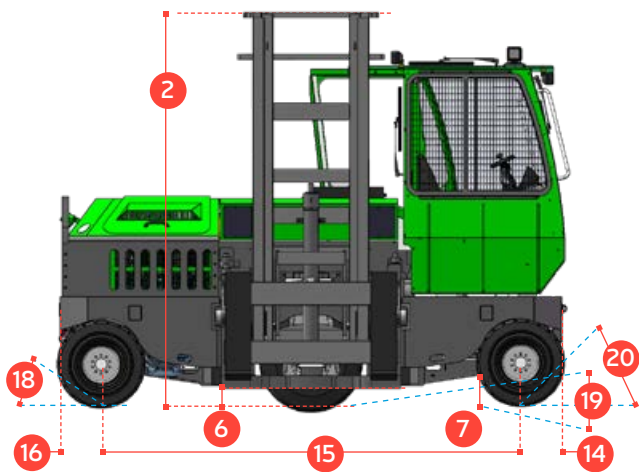

COMBi-SL C9,000SL - C12,000SL

The 3 wheel sideloader forklift designed for the safe, space saving and productive handling of long and bulky loads.

COMBiLiFT

LIFTING INNOVATION

Combi-SR: Rear Mounted Cabin

COMBI-SL C9,000SL - C12,000SL

SIDE VIEW

FRONT VIEW

OVERHEAD VIEW

REF.	DESCRIPTION	C9000 SL	C10,000 SL	C12,000 SL
1a	Standard Lift Height		159"	
1b	Free Lift Height		0"	
2	Height Mast Closed		118"	
3	Max. (Mast raised)		204 ³ / ₄ "	
4	Overall Length	80 ³ / ₄ "	80 ³ / ₄ "	88 ¹ / ₂ "
5	Mast Travel	51"	51"	59"
6	Ground Clearance Under Mast		12"	
7	Ground Clearance to Center of Wheelbase		13"	
8	Height Over Cab (Without work lights)		105"	
9	Width		153 ¹ / ₂ "	
10	Outside Spread of Fork Arms		53"	
11	Track Front		128 ¹ / ₄ "	
12	Frame Opening		55"	
13	Load Center Distance		23 ¹ / ₂ "	
14	Overhang Front		12 ¹ / ₂ "	
15	Wheelbase		128 ¹ / ₄ "	
16	Overhang Back		12 ¹ / ₂ "	
17	Length From Face of Fork		33 ¹ / ₂ "	
18	Approach Angle		45°	
19	Ramp Angle		18°	
20	Departure Angle		45°	
21	Forward Tilt		3°	
22	Backward Tilt		5°	
23	Minimum Outside Radius		102"	
24	Platform Height (Optional 750mm)		33 ¹ / ₂ "	
25	Platform Length	47"	47"	55"
A	Capacity	9000 lbs	10,000 lbs	12,000 lbs
B	Unladen Weight	21,650 lbs	21,825 lbs	22,490 lbs
C	Maximum Ground Speed		12 mph	
D	Gradeability		15%	
E	Deutz TCD 3.6 ltr / LPG GM (PSI) Engine - 4.3L		74 HP / 96 HP	
F	Electrics		12 Volt	
G	Fork Section 2" x 8" x	47"	47"	55"
H	27 x 10 - 12 Front Tire		OD 27" / Width 10"	
I	355 / 65 - 15 Rear Tire		OD 31" / Width 11 ¹ / ₂ "	
J	Standard Color		Green & Gray	
K	Suspension Seat		KAB Model 116	

Multi-Directional

Features Include:

- Rubber Mounted Cabin
- Multi-Directional Operation
- AC Motor Technology
- 4-way lever positioning of Wheels
- 2 Wheel Drive

Distributed by:

COMBILIFT HAS A POLICY OF CONTINUOUS PRODUCT DEVELOPMENT AND RESERVES THE RIGHT TO ALTER SPECIFICATIONS WITHOUT PRIOR NOTICE. SPECIFICATIONS AND/OR DIMENSIONS MAY VARY FROM THOSE ILLUSTRATED IN SOME COUNTRIES.