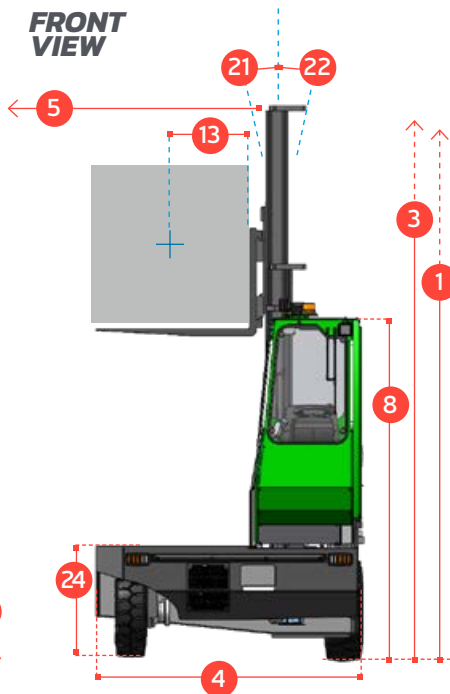

COMBi-SL C9,000SL - C12,000SL

The 3 wheel sideloader forklift designed for the safe, space saving and productive handling of long and bulky loads.

COMBiLiFT

LIFTING INNOVATION

Combi-SR: Rear Mounted Cabin

COMBI-SL C9,000SL - C12,000SL

SIDE VIEW

FRONT VIEW

OVERHEAD VIEW

REF.	DESCRIPTION	C9000 SL	C10,000 SL	C12,000 SL
1a	Standard Lift Height		159"	
1b	Free Lift Height		0"	
2	Height Mast Closed		118"	
3	Max. (Mast raised)		204 ³ / ₄ "	
4	Overall Length	80 ³ / ₄ "	80 ³ / ₄ "	88 ¹ / ₂ "
5	Mast Travel	51"	51"	59"
6	Ground Clearance Under Mast		12"	
7	Ground Clearance to Center of Wheelbase		13"	
8	Height Over Cab (Without work lights)		105"	
9	Width		153 ¹ / ₂ "	
10	Outside Spread of Fork Arms		53"	
11	Track Front		128 ¹ / ₄ "	
12	Frame Opening		55"	
13	Load Center Distance		23 ¹ / ₂ "	
14	Overhang Front		12 ¹ / ₂ "	
15	Wheelbase		128 ¹ / ₄ "	
16	Overhang Back		12 ¹ / ₂ "	
17	Length From Face of Fork		33 ¹ / ₂ "	
18	Approach Angle		45°	
19	Ramp Angle		18°	
20	Departure Angle		45°	
21	Forward Tilt		3°	
22	Backward Tilt		5°	
23	Minimum Outside Radius		102"	
24	Platform Height (Optional 750mm)		33 ¹ / ₂ "	
25	Platform Length	47"	47"	55"
A	Capacity	9000 lbs	10,000 lbs	12,000 lbs
B	Unladen Weight	21,650 lbs	21,825 lbs	22,490 lbs
C	Maximum Ground Speed		12 mph	
D	Gradeability		15%	
E	Deutz TCD 3.6 ltr / LPG GM (PSI) Engine - 4.3L		74 HP / 96 HP	
F	Electrics		12 Volt	
G	Fork Section 2" x 8" x	47"	47"	55"
H	27 x 10 - 12 Front Tire		OD 27" / Width 10"	
I	355 / 65 - 15 Rear Tire		OD 31" / Width 11 ¹ / ₂ "	
J	Standard Color		Green & Gray	
K	Suspension Seat		KAB Model 116	

Multi-Directional

Features Include:

- Rubber Mounted Cabin
- Multi-Directional Operation
- AC Motor Technology
- 4-way lever positioning of Wheels
- 2 Wheel Drive

Distributed by:

COMBILIFT HAS A POLICY OF CONTINUOUS PRODUCT DEVELOPMENT AND RESERVES THE RIGHT TO ALTER SPECIFICATIONS WITHOUT PRIOR NOTICE. SPECIFICATIONS AND/OR DIMENSIONS MAY VARY FROM THOSE ILLUSTRATED IN SOME COUNTRIES.